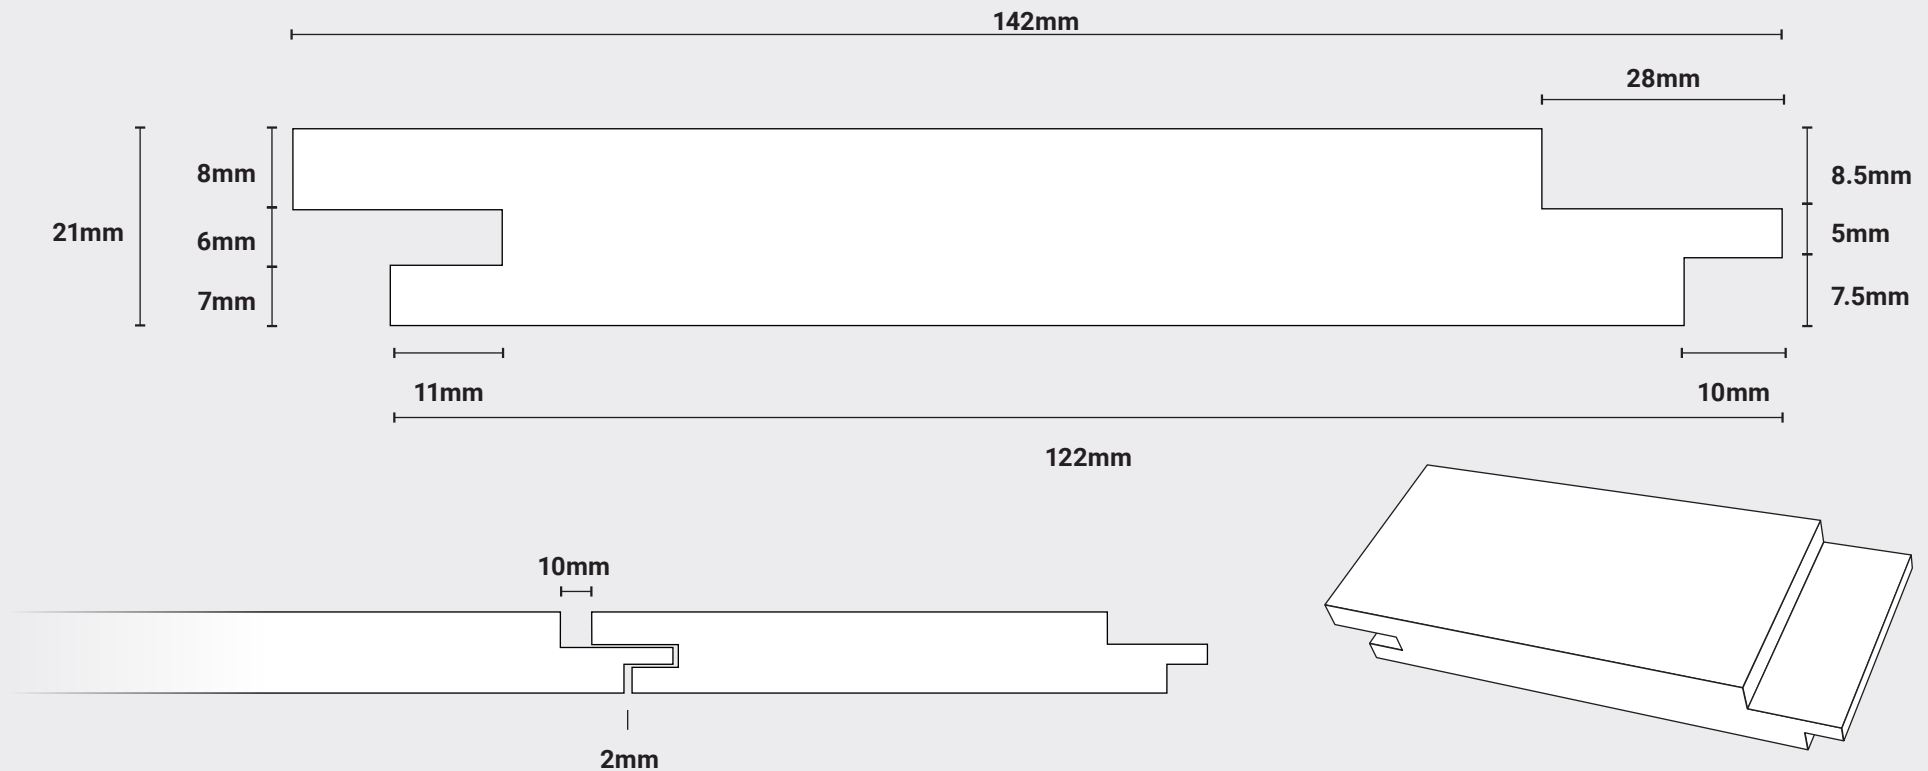

# PT9R

NOT TO SCALE

Finished Size: 21mm x 142mm. Face Cover: 122mm Vertical

For further information please contact us: +44 (0)121 559 5511 [sales@palmertimber.com](mailto:sales@palmertimber.com)  
Palmer Timber Limited. Granville Works, Station Road, Cradley Heath, West Midlands B64 6PW

Palmer Timber reserves the right to alter dimensions and profile without prior notice