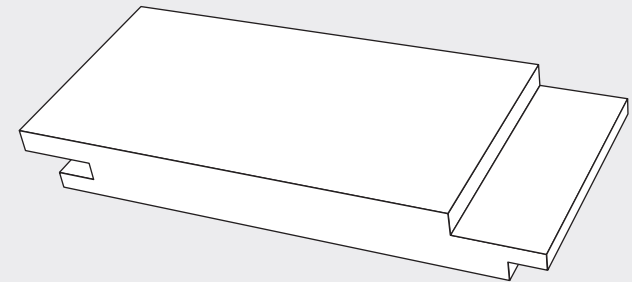

PT9AL

NOT TO SCALE

Finished Size: 18mm x 145mm. Face Cover: 125mm Vertical

For further information please contact us: +44 (0)121 559 5511 sales@palmertimber.com
Palmer Timber Limited, Granville Works, Station Road, Cradley Heath, West Midlands B64 6PW