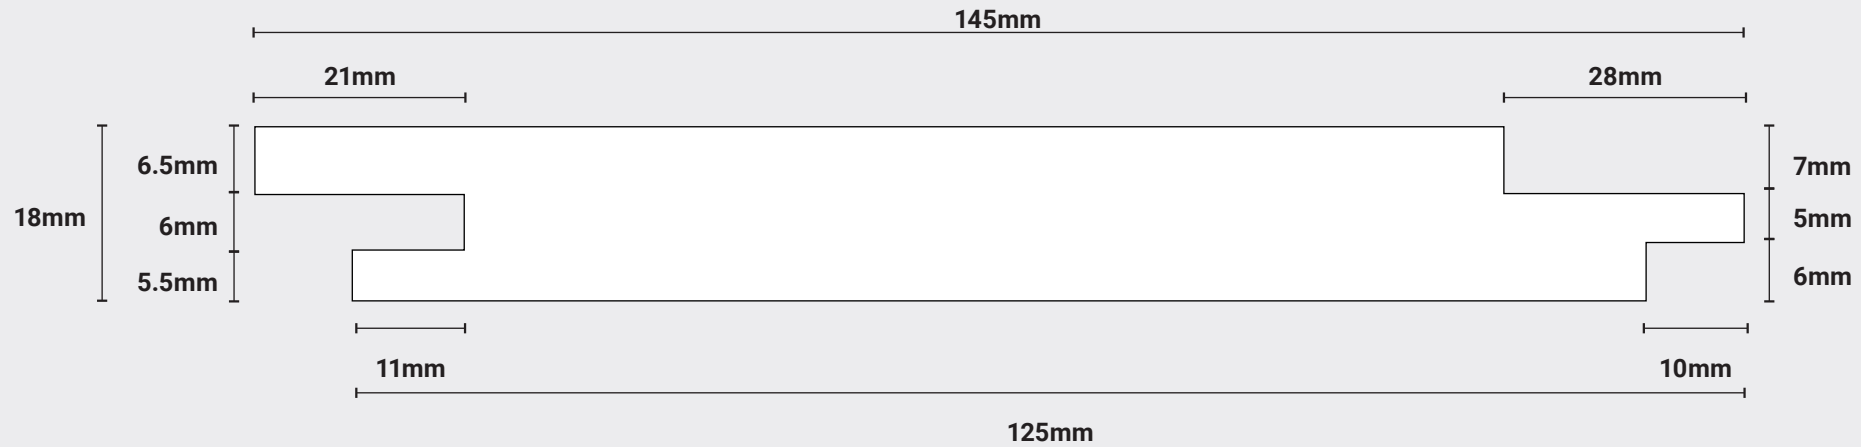

PT9AL

NOT TO SCALE

Finished Size: 18mm x 145mm. Face Cover: 125mm Vertical

For further information please contact us: +44 (0)121 559 5511 sales@palmertimber.com
Palmer Timber Limited, Granville Works, Station Road, Cradley Heath, West Midlands B64 6PW

Palmer Timber reserves the right to alter dimensions and profile without prior notice