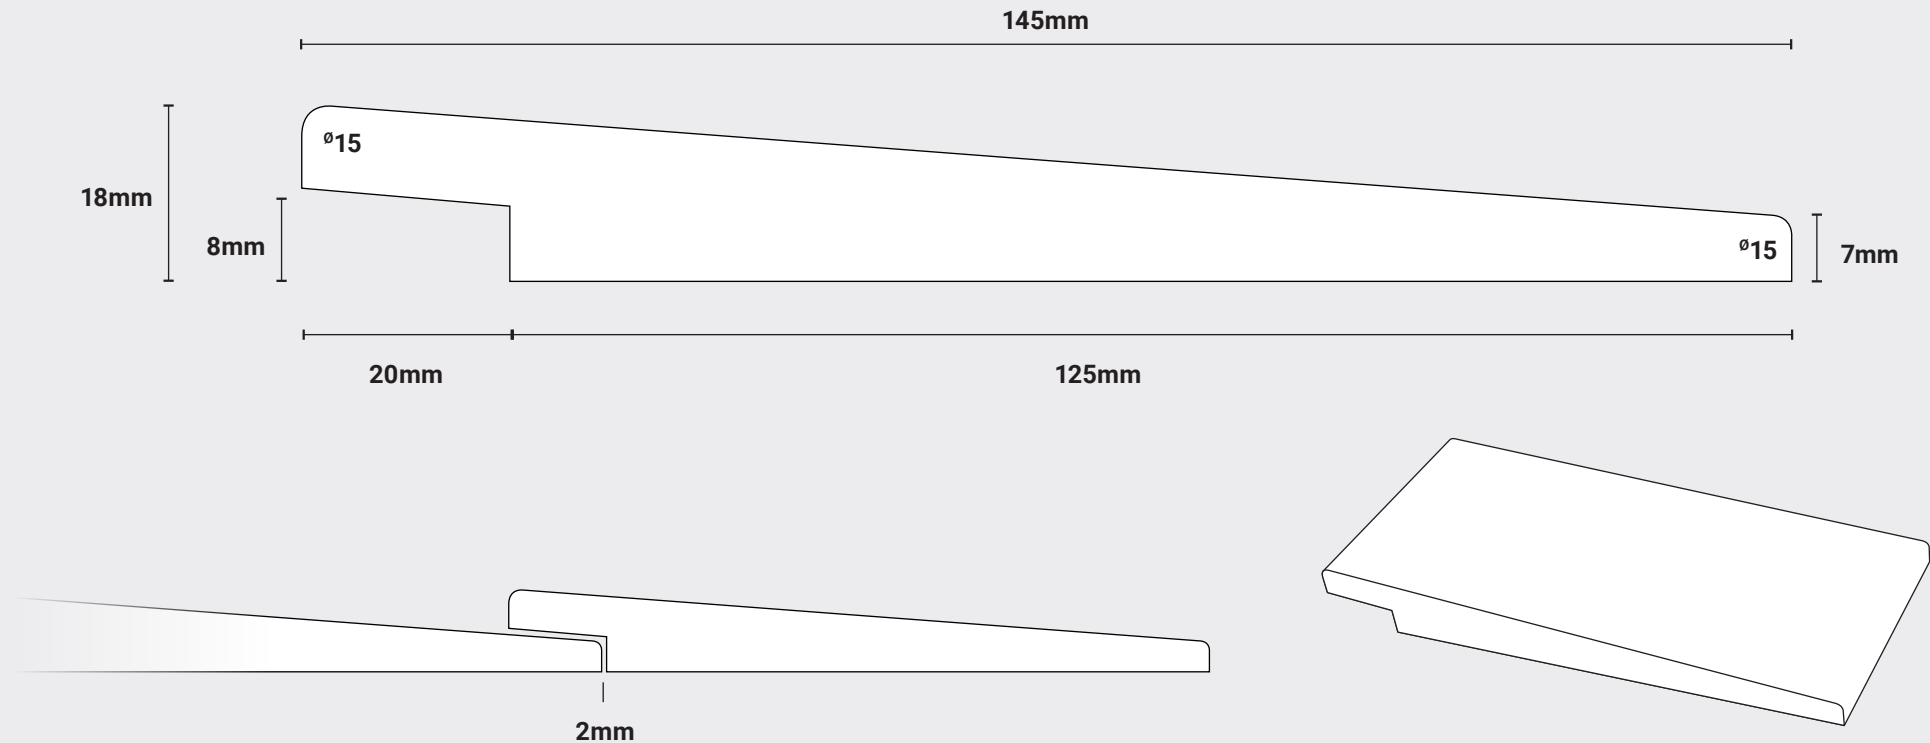

# PT91AL

NOT TO SCALE

Finished Size: 18mm x 145mm. Face Cover: 125mm Horizontal

For further information please contact us: +44 (0)121 559 5511 [sales@palmertimber.com](mailto:sales@palmertimber.com)  
Palmer Timber Limited, Granville Works, Station Road, Cradley Heath, West Midlands B64 6PW

Palmer Timber reserves the right to alter dimensions and profile without prior notice