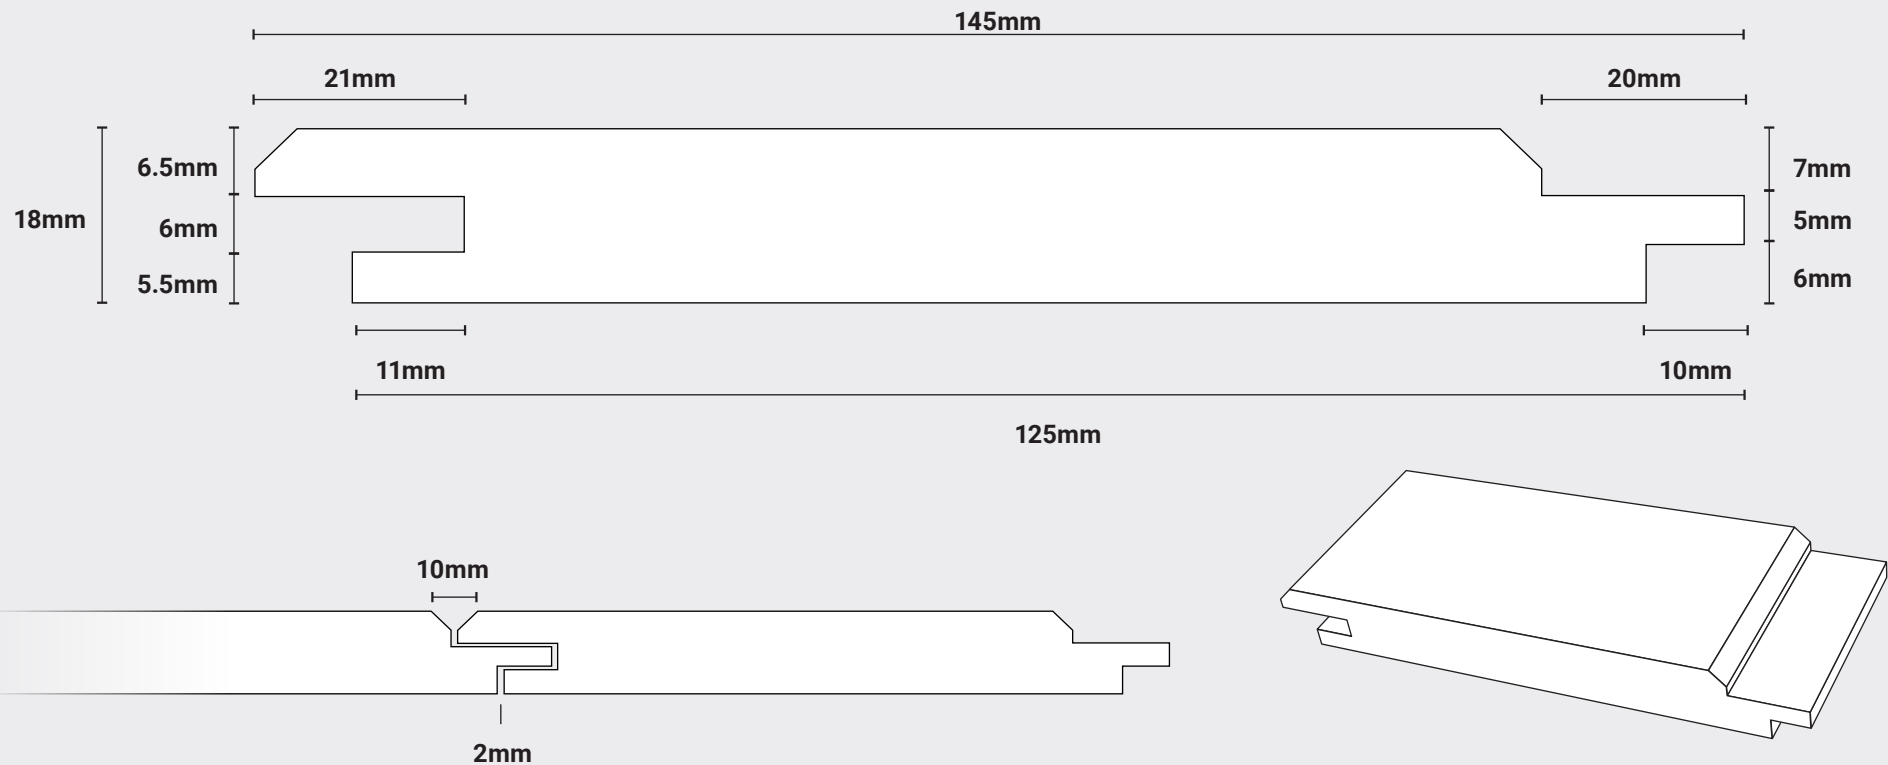

PT7AL

NOT TO SCALE

Finished Size: 18mm x 145mm. Face Cover: 125mm Vertical

For further information please contact us: +44 (0)121 559 5511 sales@palmertimber.com
Palmer Timber Limited. Granville Works, Station Road, Cradley Heath, West Midlands B64 6PW

Palmer Timber reserves the right to alter dimensions and profile without prior notice