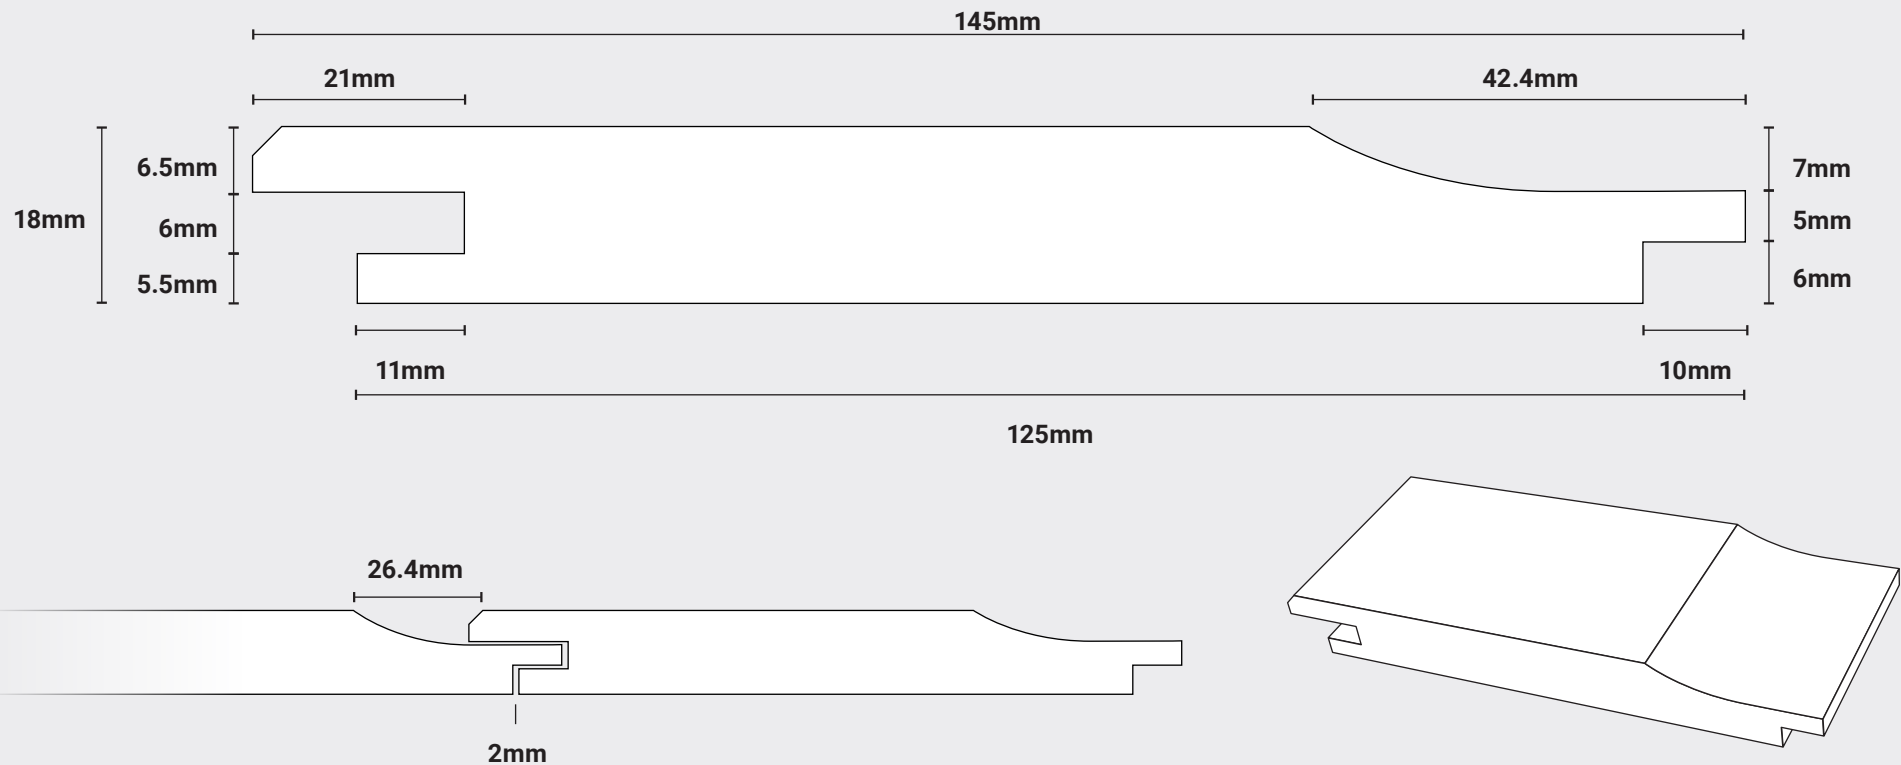

PT6AL

NOT TO SCALE

Finished Size: 18mm x 145mm. Face Cover: 125mm Horizontal

For further information please contact us: +44 (0)121 559 5511 sales@palmartimber.com
Palmer Timber Limited. Granville Works, Station Road, Cradley Heath, West Midlands B64 6PW

Palmer Timber reserves the right to alter dimensions and profile without prior notice