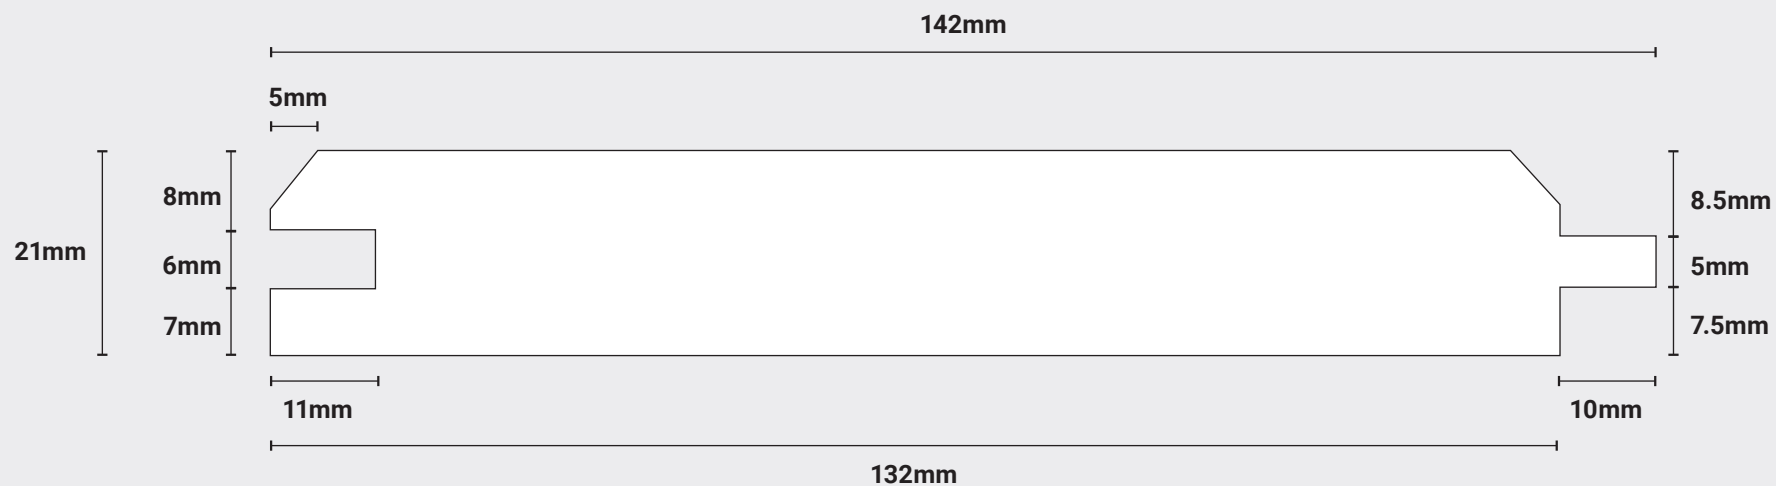

NOT TO SCALE

PT4ST (Stained Thermo)

Finished Size: 21mm x 142mm. Face Cover: 132mm Vertical

For further information please contact us: +44 (0)121 559 5511 sales@palmertimber.com
Palmer Timber Limited. Granville Works, Station Road, Cradley Heath, West Midlands B64 6PW

Palmer Timber reserves the right to alter dimensions and profile without prior notice