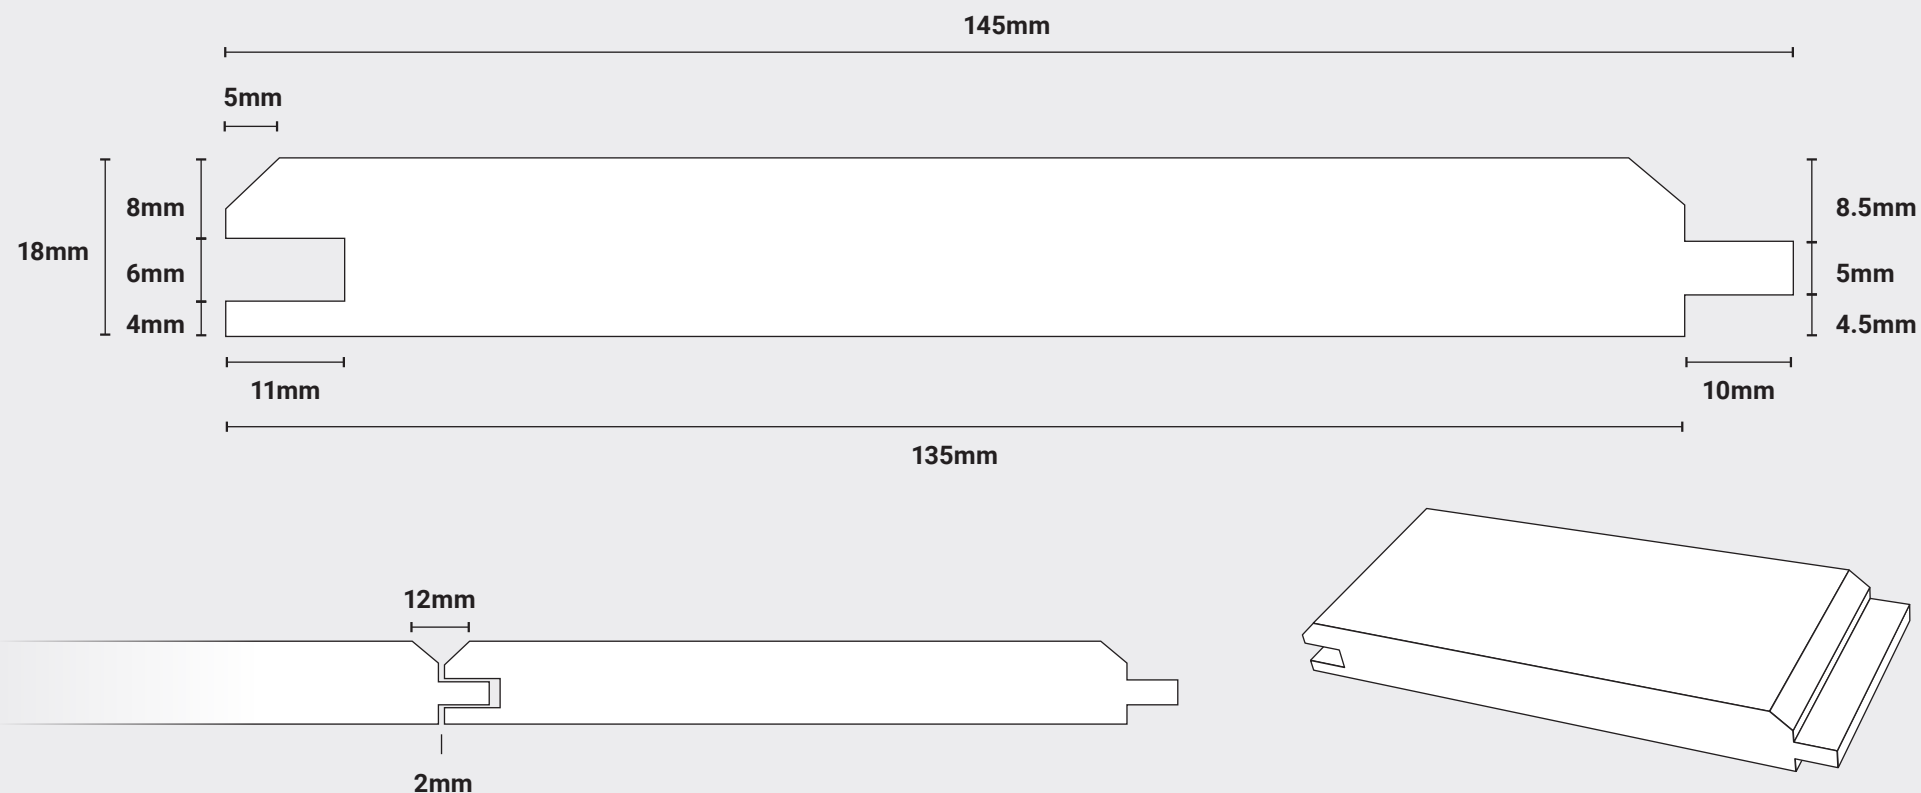

NOT TO SCALE

PT4BL (British Larch)

Finished Size: 18mm x 145mm. Face Cover: 135mm Vertical

For further information please contact us: +44 (0)121 559 5511 sales@palmertimber.com
Palmer Timber Limited. Granville Works, Station Road, Cradley Heath, West Midlands B64 6PW

Palmer Timber reserves the right to alter dimensions and profile without prior notice