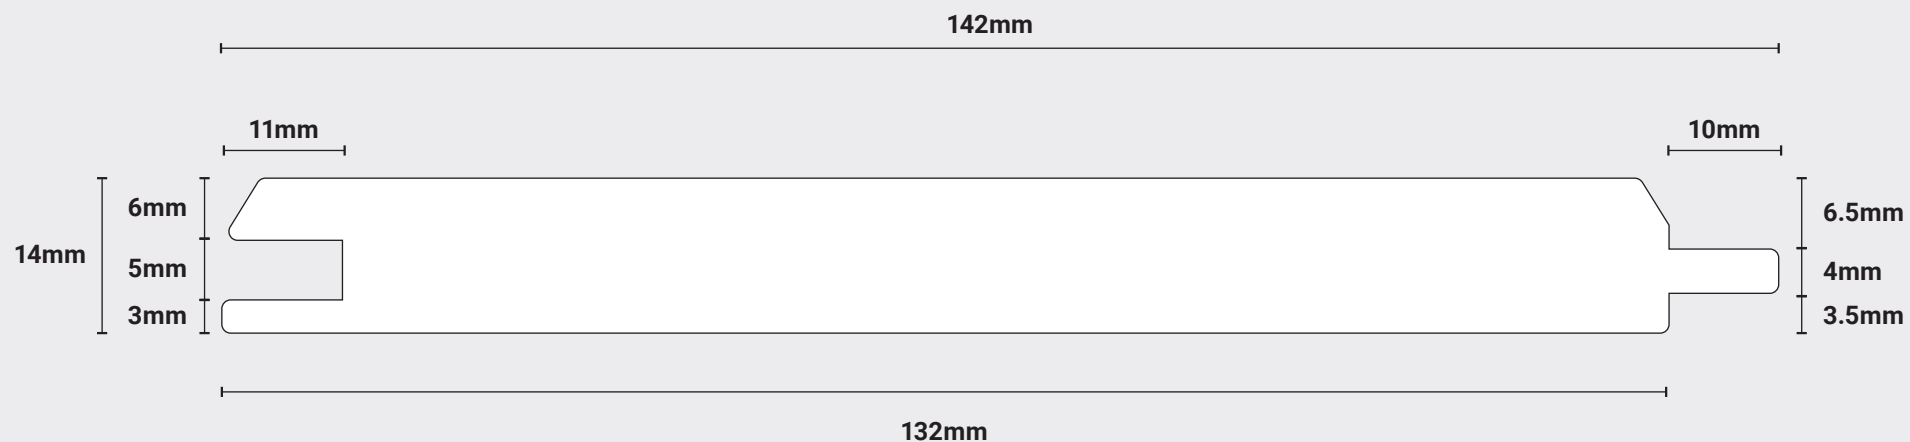

NOT TO SCALE

PT4ACC (Accoya)

Finished Size: 14mm x 142mm. Face Cover: 132mm Horizontal / Vertical

7mm

2mm

Palmer
Timber Ltd

For further information please contact us: +44 (0)121 559 5511 sales@palmertimber.com
Palmer Timber Limited. Granville Works, Station Road, Cradley Heath, West Midlands B64 6PW

Palmer Timber reserves the right to alter dimensions and profile without prior notice