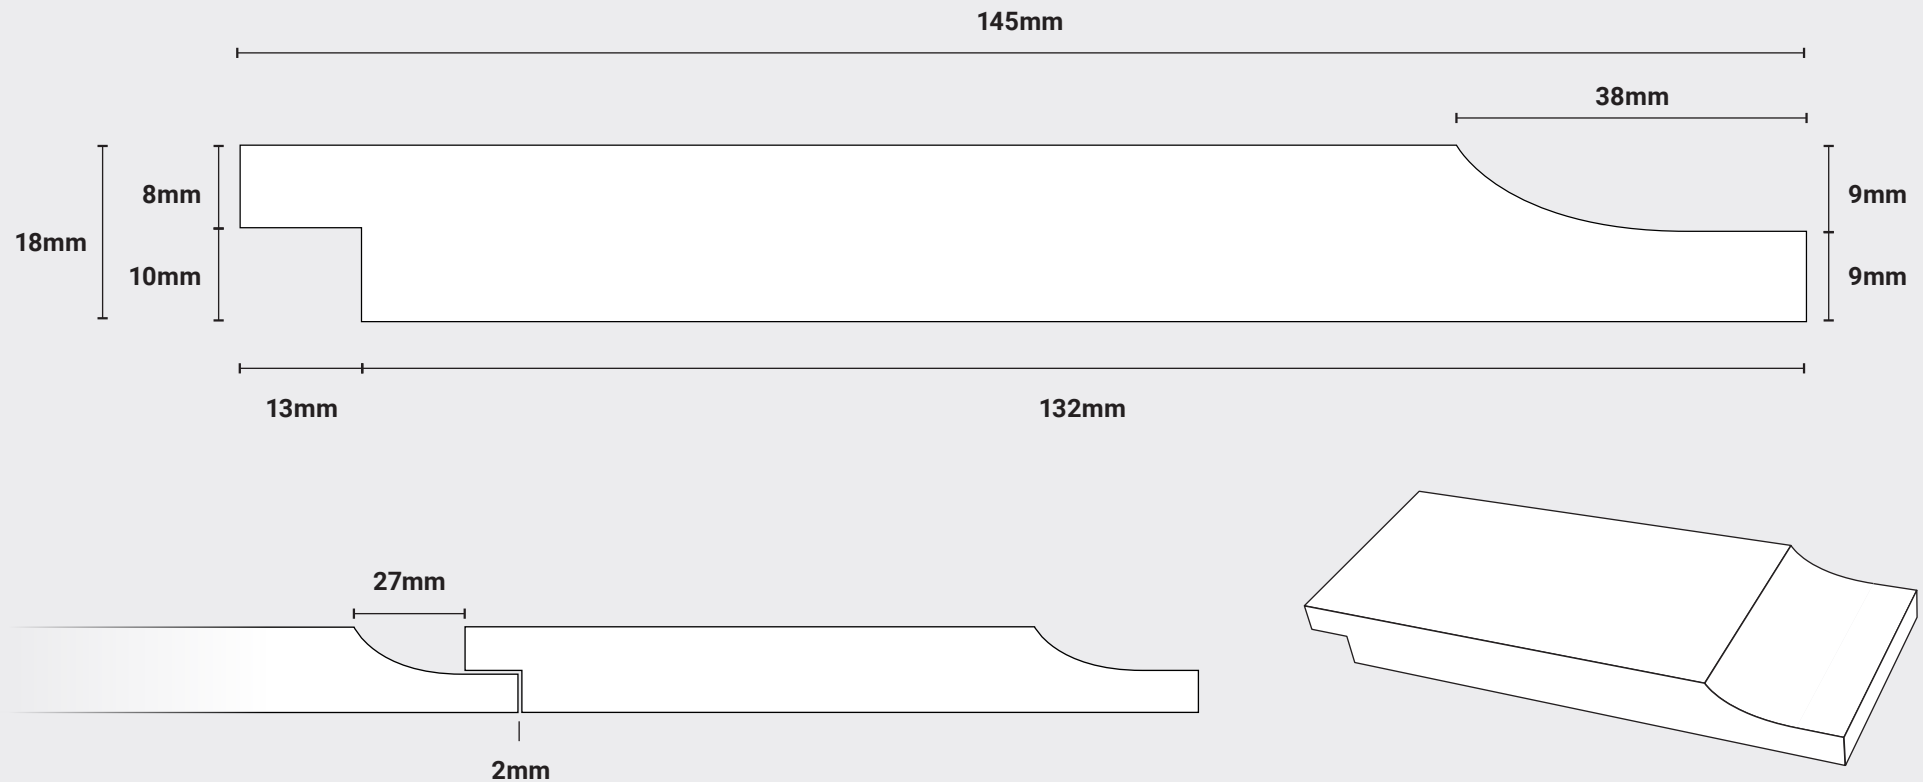

PT3AL

NOT TO SCALE

Finished Size: 18mm x 145mm. Face Cover: 132mm Horizontal

For further information please contact us: +44 (0)121 559 5511 sales@palmertimber.com
Palmer Timber Limited. Granville Works, Station Road, Cradley Heath, West Midlands B64 6PW

Palmer Timber reserves the right to alter dimensions and profile without prior notice