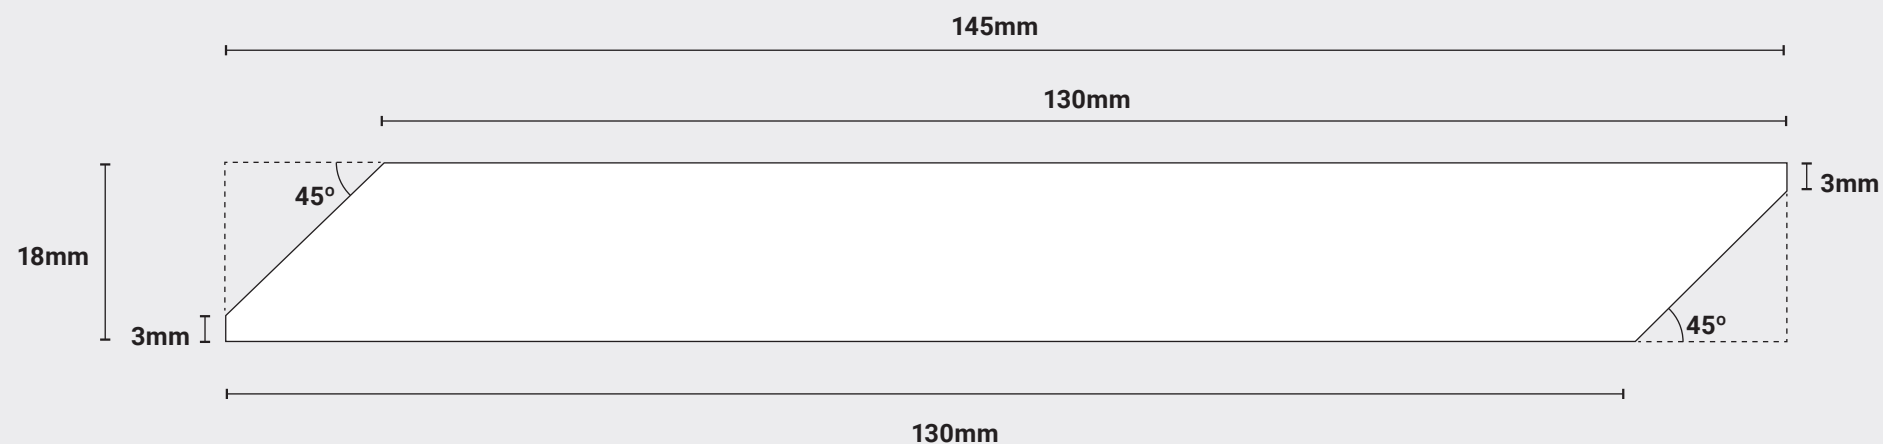

NOT TO SCALE

PT302AL

Finished Size: 18mm x 145mm. Face Cover: 130mm Horizontal / Vertical

For further information please contact us: +44 (0)121 559 5511 sales@palmertimber.com
Palmer Timber Limited. Granville Works, Station Road, Cradley Heath, West Midlands B64 6PW

Palmer Timber reserves the right to alter dimensions and profile without prior notice