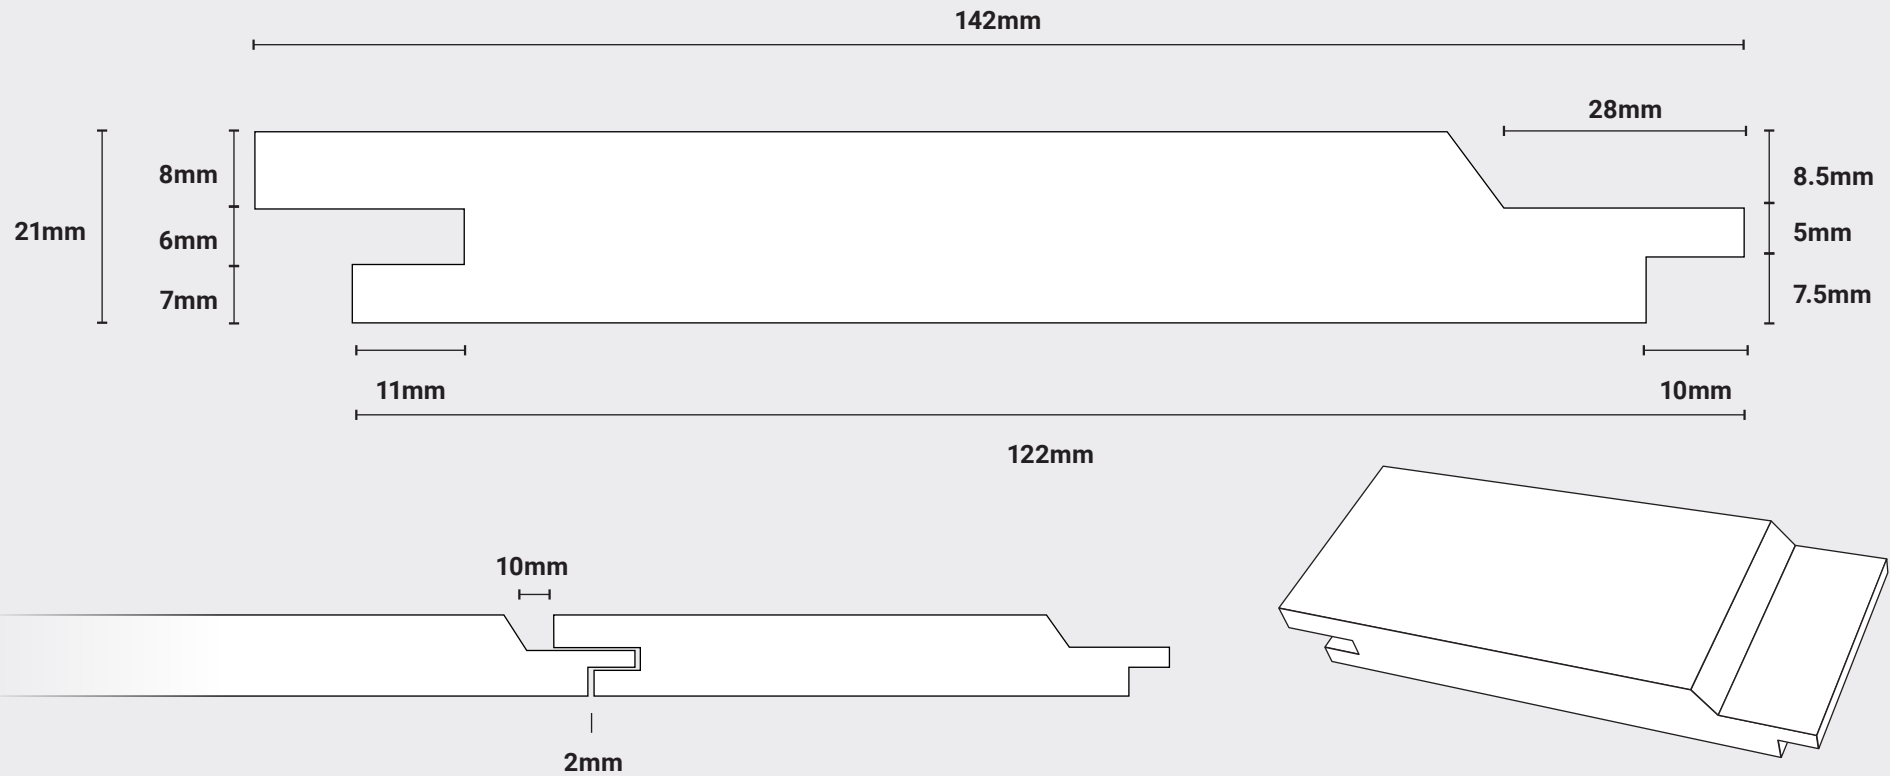

# PT10R

NOT TO SCALE

Finished Size: 21mm x 142mm. Face Cover: 122mm Horizontal

For further information please contact us: +44 (0)121 559 5511 [sales@palmertimber.com](mailto:sales@palmertimber.com)  
Palmer Timber Limited, Granville Works, Station Road, Cradley Heath, West Midlands B64 6PW

Palmer Timber reserves the right to alter dimensions and profile without prior notice