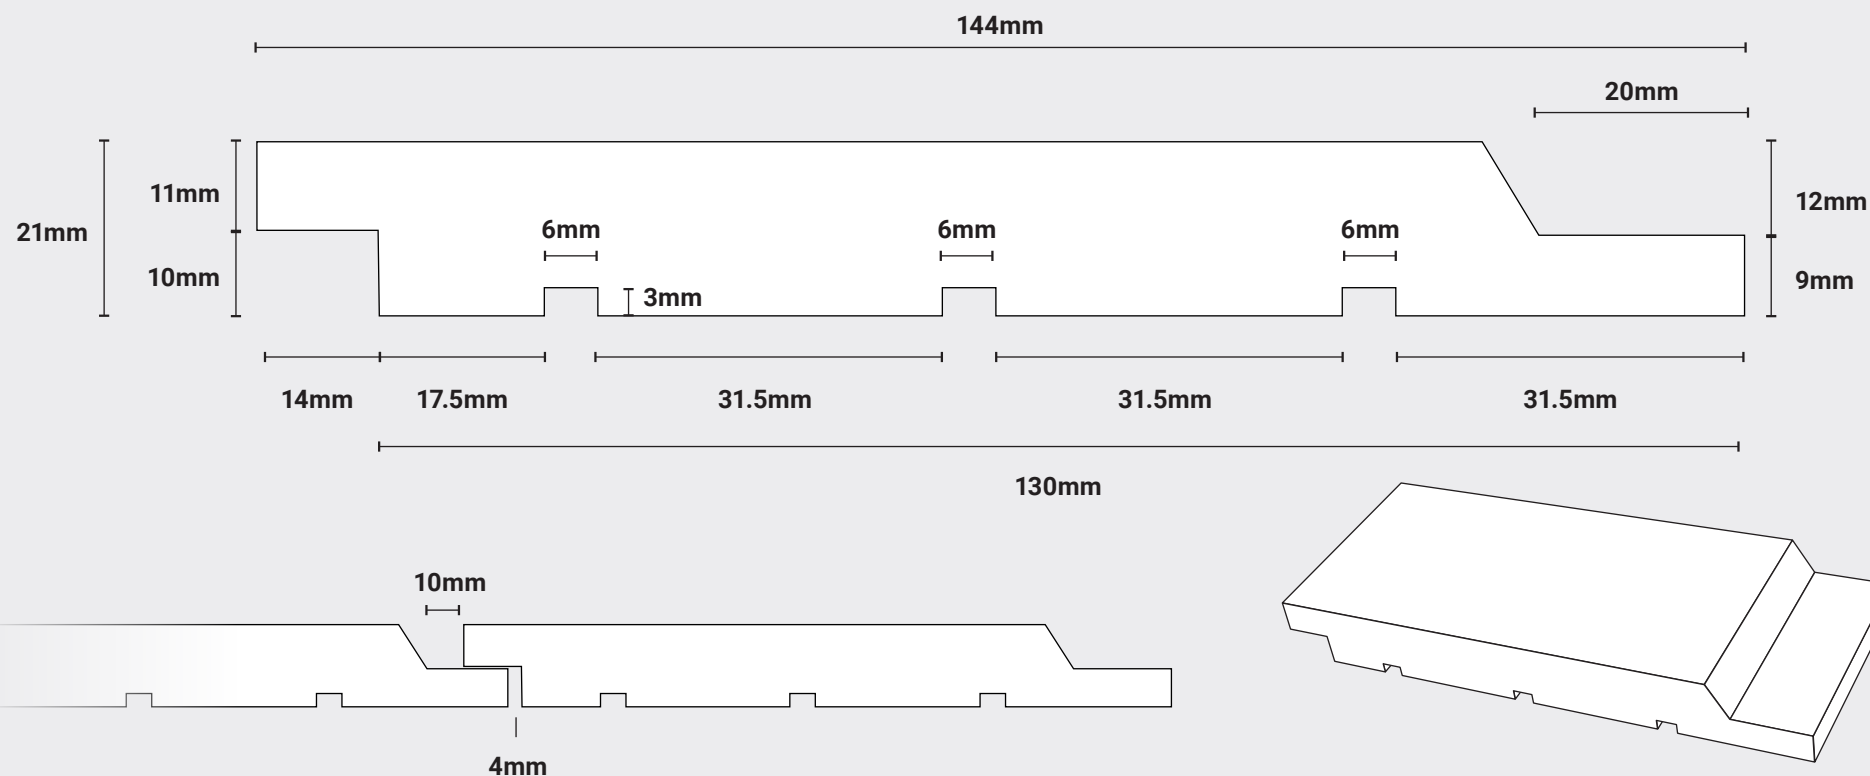

NOT TO SCALE

PT10LO (European Oak)

Finished Size: 21mm x 144mm. Face Cover: 130mm Horizontal

For further information please contact us: +44 (0)121 559 5511 sales@palmertimber.com
Palmer Timber Limited, Granville Works, Station Road, Cradley Heath, West Midlands B64 6PW

Palmer Timber reserves the right to alter dimensions and profile without prior notice