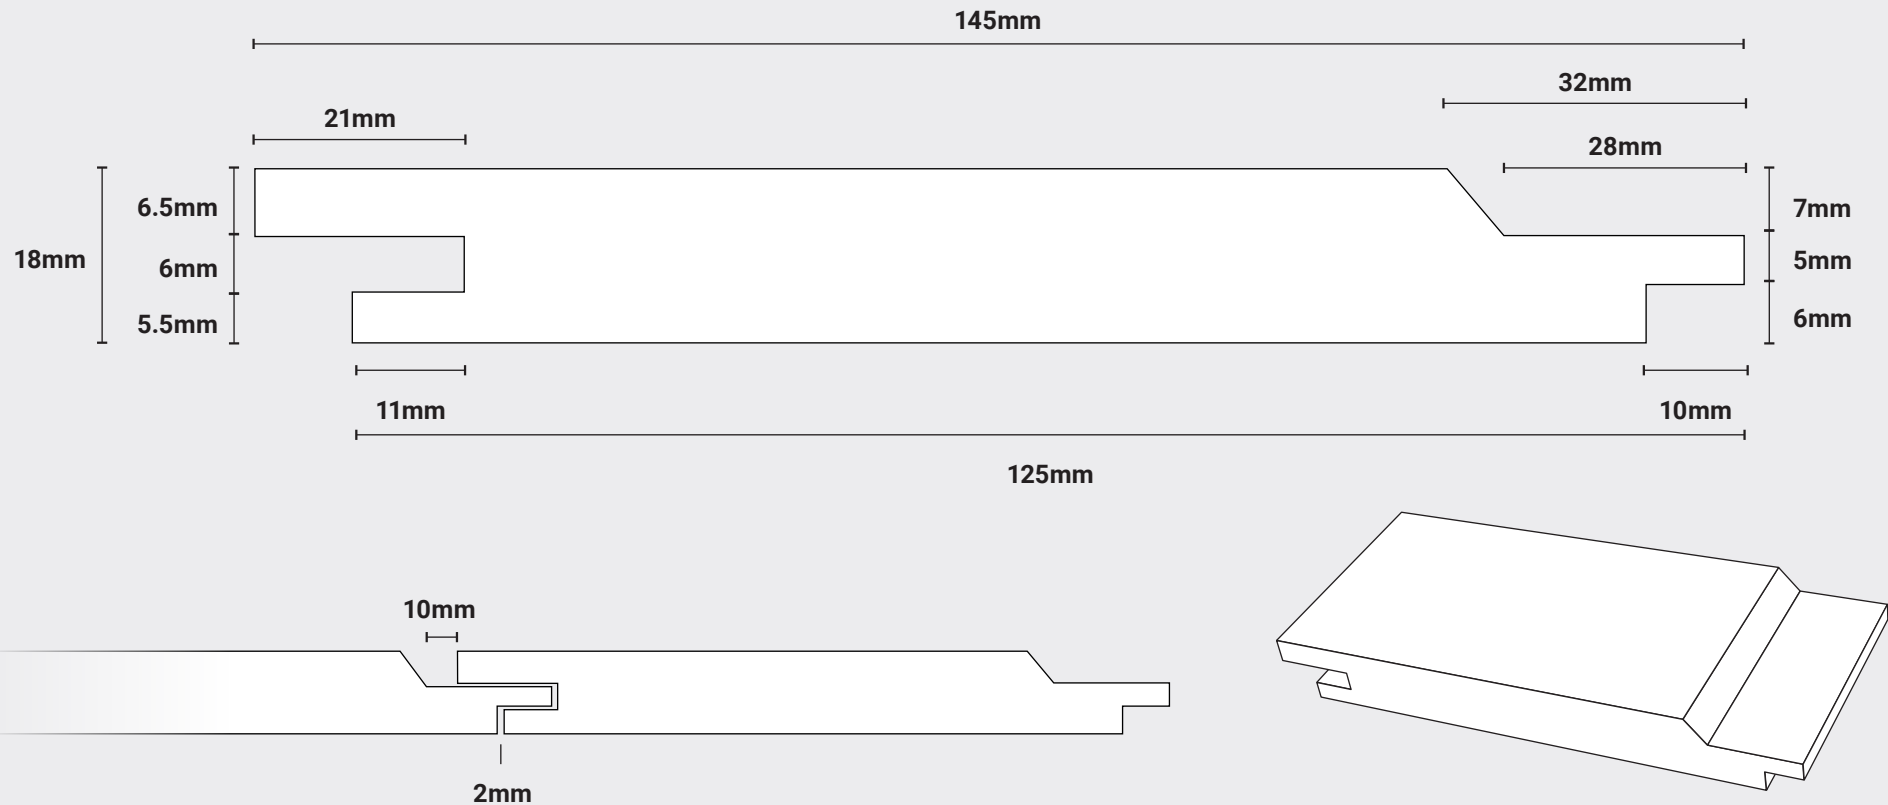

PT10AL

NOT TO SCALE

Finished Size: 18mm x 145mm. Face Cover: 125mm Horizontal

For further information please contact us: +44 (0)121 559 5511 sales@palmartimber.com
Palmer Timber Limited. Granville Works, Station Road, Cradley Heath, West Midlands B64 6PW

Palmer Timber reserves the right to alter dimensions and profile without prior notice